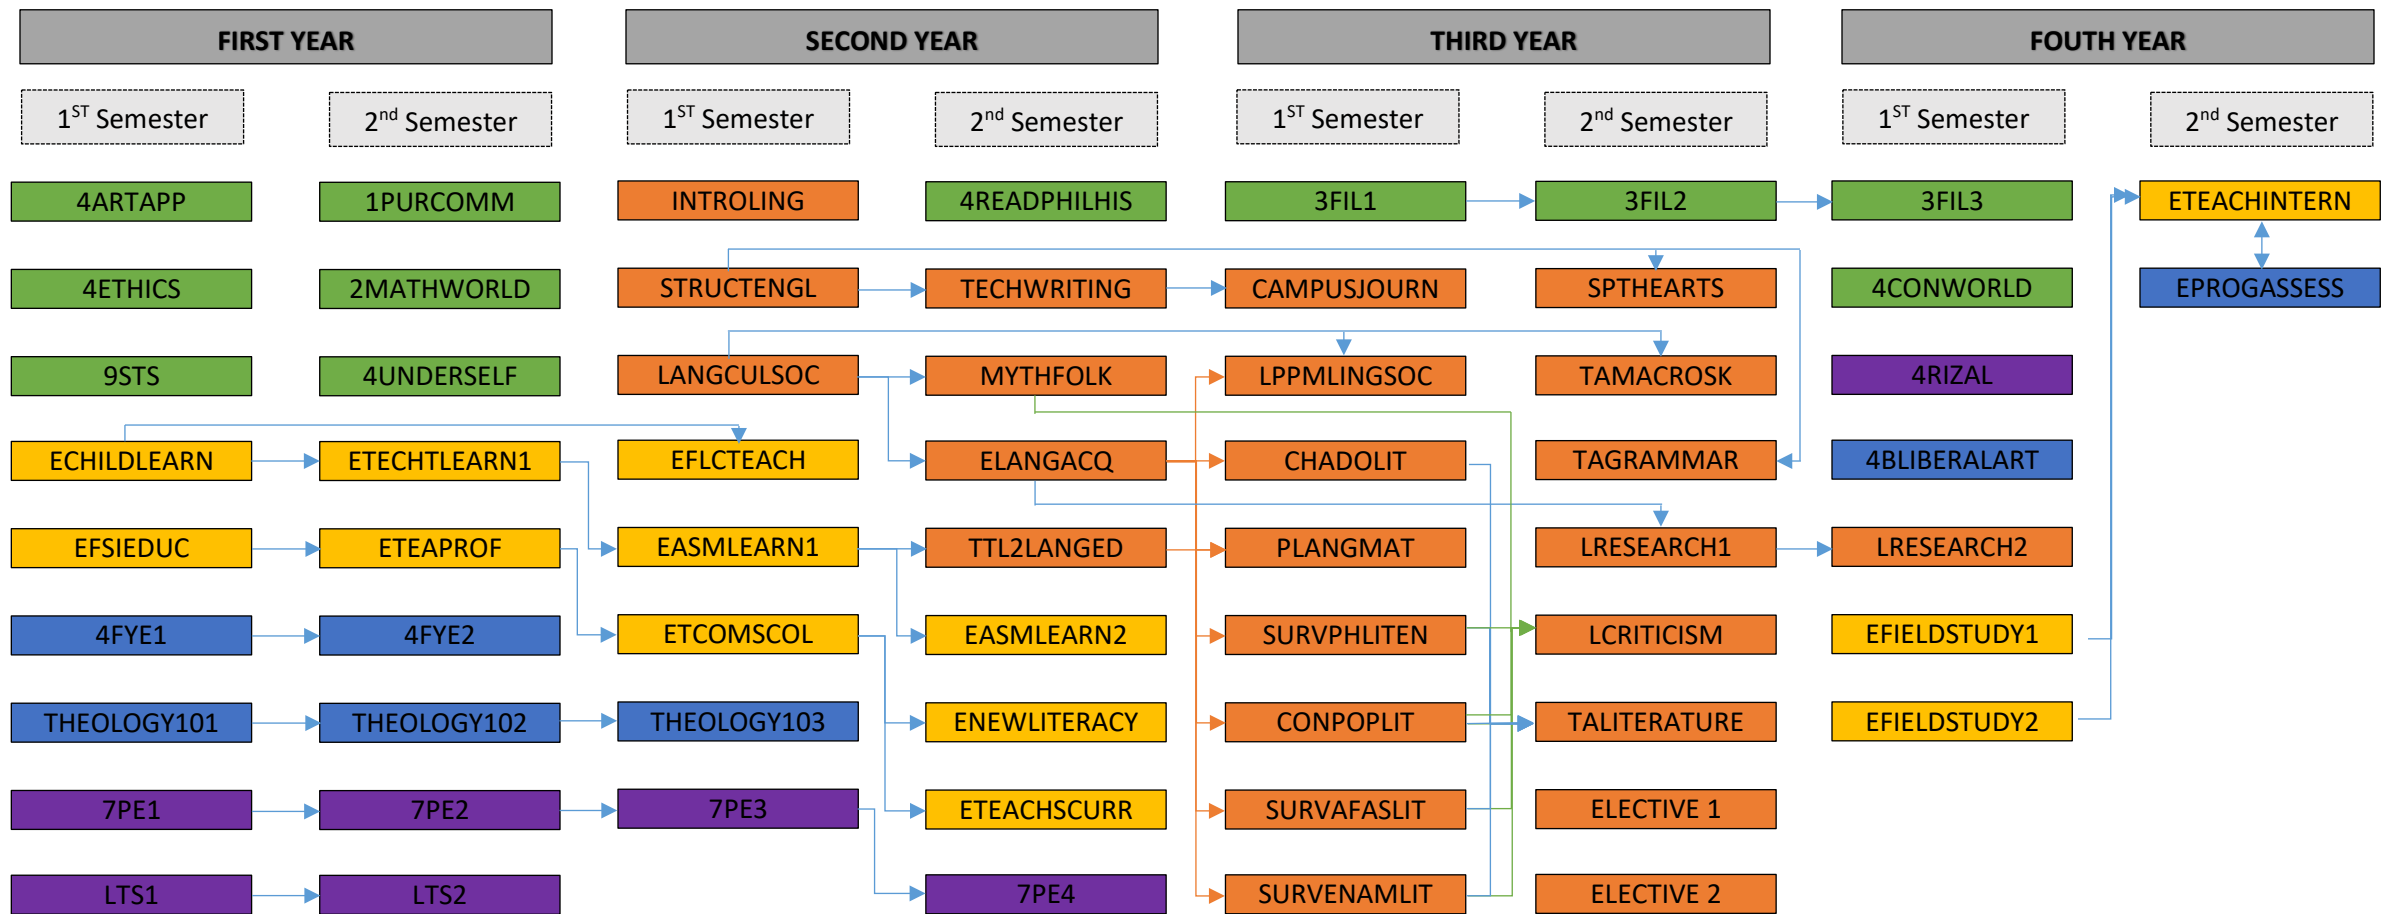

**HOLY ANGEL UNIVERSITY
SCHOOL OF EDUCATION**

**Bachelor of Secondary Education (BSEd)
Major in English
Flowchart for Curriculum Year 2018 – 2019**

Legend: green general education subjects
blue institutional subjects

violet mandated subjects
yellow professional education subjects

orange major subjects