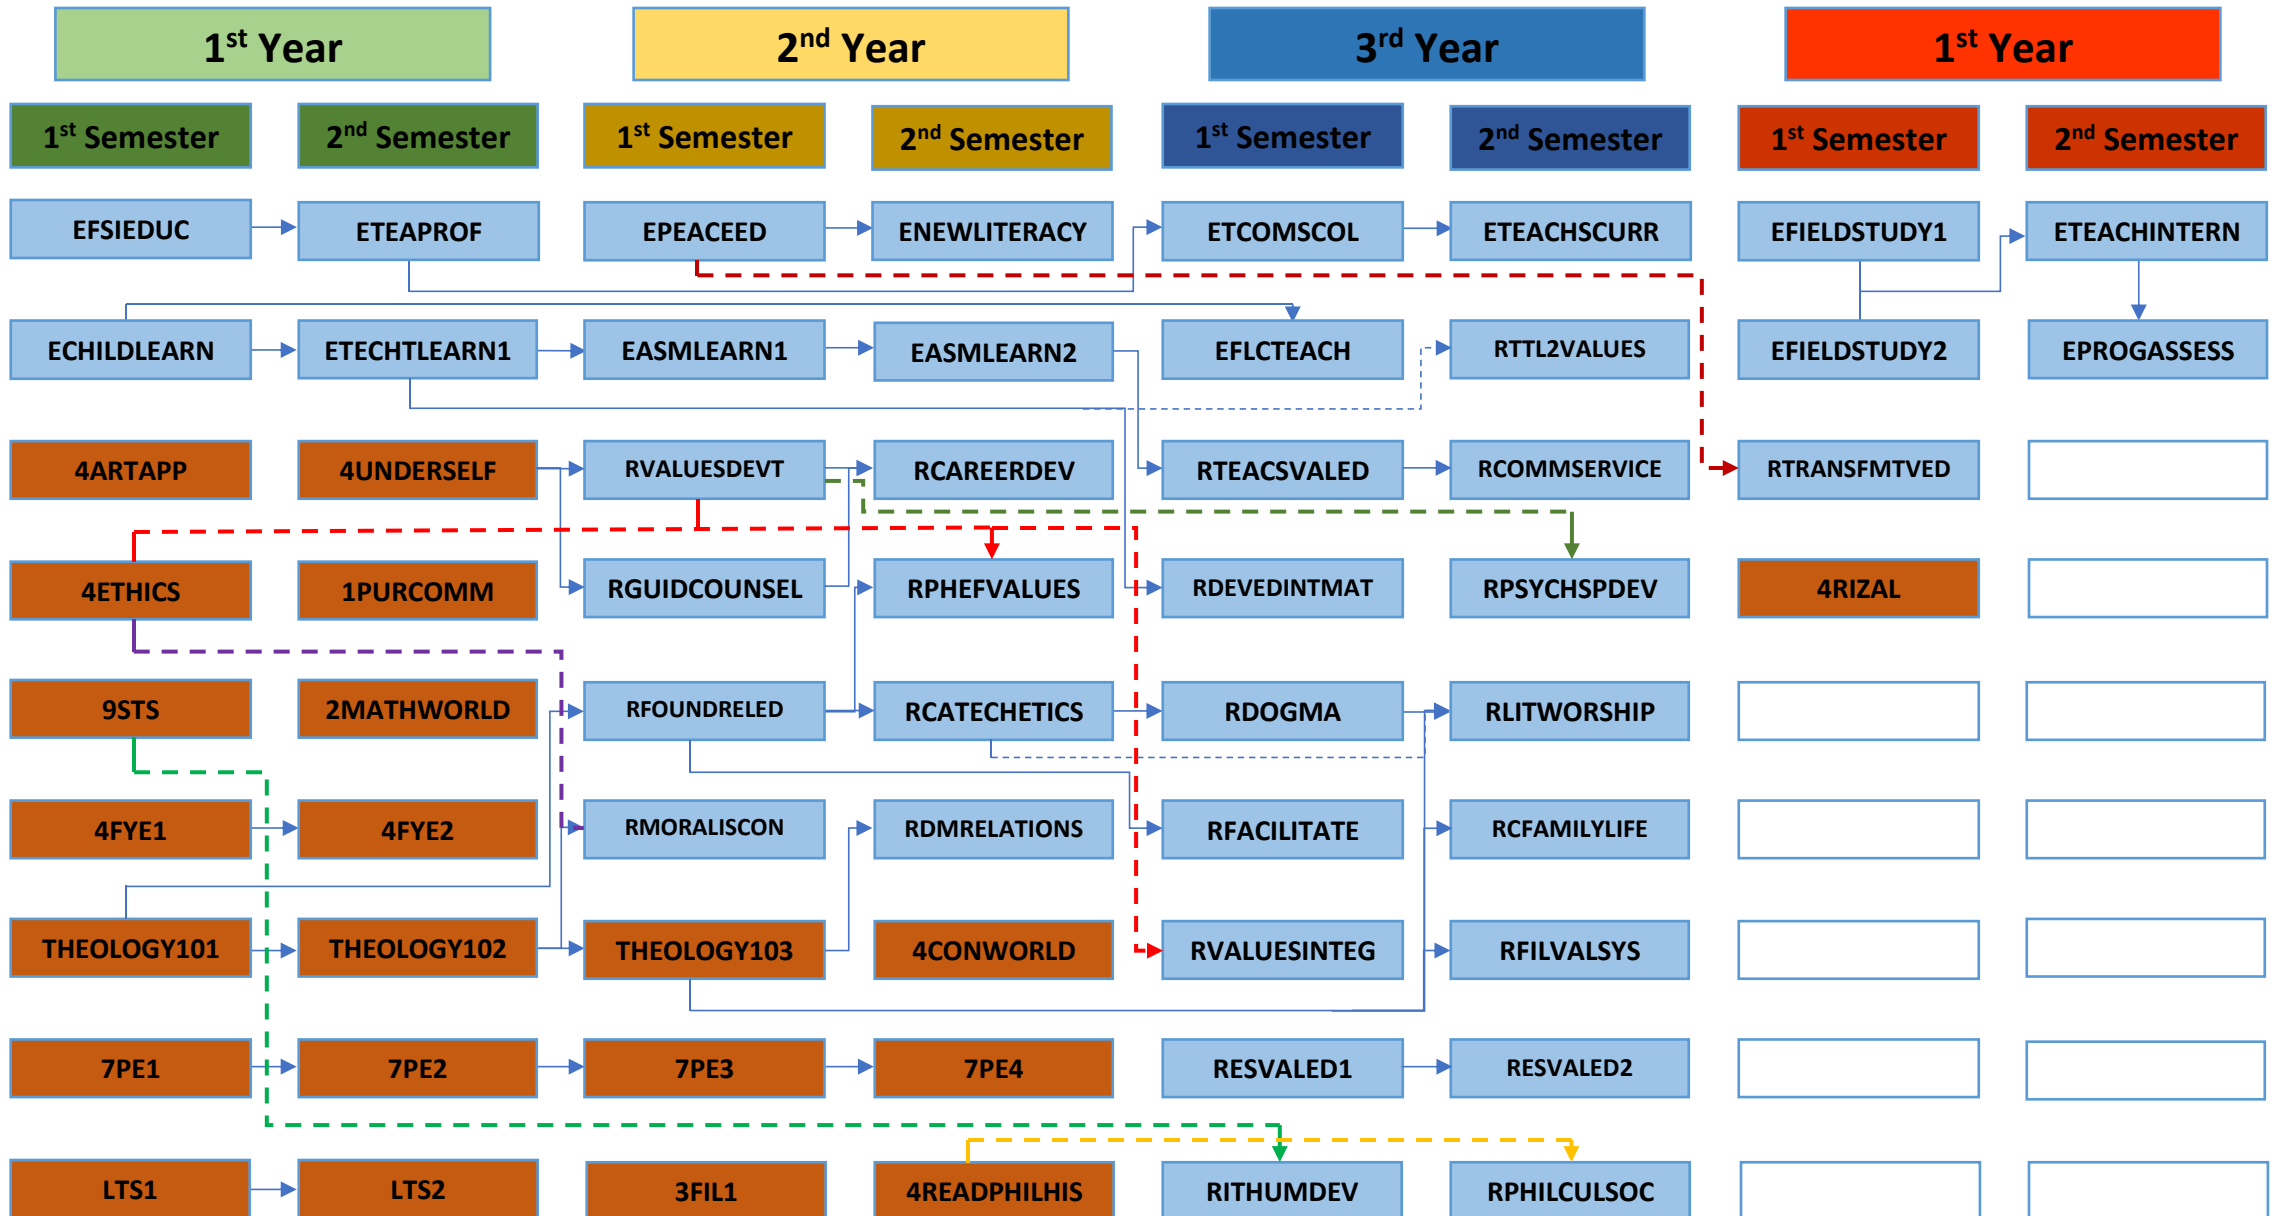

**HOLY ANGEL UNIVERSITY**  
**SCHOOL OF EDUCATION**  
**BACHELOR OF SECONDARY EDUCATION (BSEd)**  
**Major in Religious and Values Education**  
 Program Code: BSED-RelValEd

AMENDED 2018-2019 Curriculum (EFFECTIVE SY 2020-2021 for Incoming 1st and 2nd Year)

Legend:

Orange: general education courses  
Blue: professional education courses

LTS1